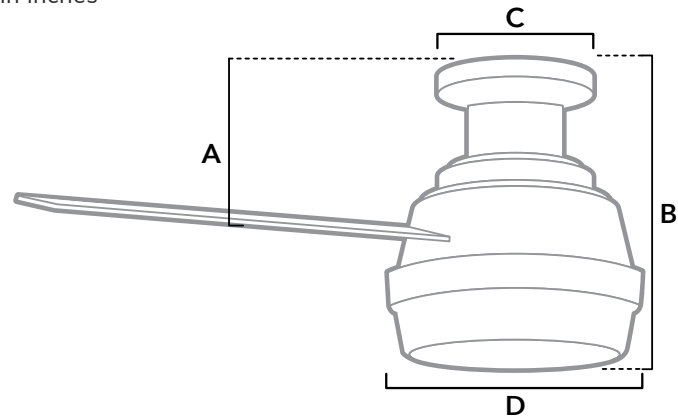

DIMENSIONS

Measured in inches

- A. 8.08
- B. 12.27
- C. 6.69
- D. 11

**50282** | Brushed Nickel Body with Light Gray Oak or Natural Wood Blades

ADDITIONAL FINISHES

**52390**  
Matte Black Body with Matte Black or Dark Gray Oak Blades

**59445**  
Noble Bronze Body with Mid Century Walnut or UMBER Walnut Blades

FAN SPECIFICATIONS

Motor Type	Reversible	Wire Length	Control Type	Downrod	Location	Blade #	Add'l Sizes
AC	YES	8" Low Profile	Handheld Remote	N/A	Indoor	4	52", 60"